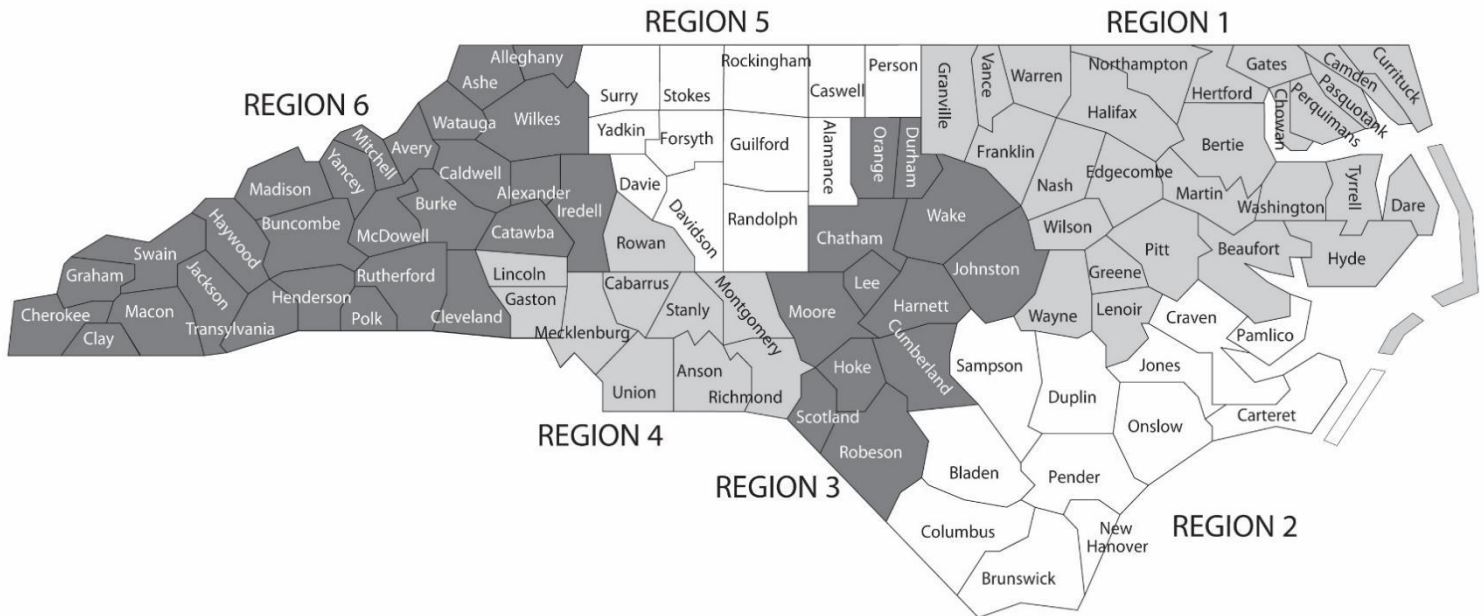

REGION 1 – HEAD COACH

Ricky Stallings – Perquimans
252-312-7384
ryd67@yahoo.com

Assistant Coaches

Greg Brown – Rocky Mount Academy

REGION 4 – HEAD COACH

Jimmy Greene – West Rowan
704-433-9999
jimmy@fgwhins.com

Assistant Coaches

Justin Davies – Hickory Ridge

REGION 2 – HEAD COACH

Kenneth Monroe – New Bern
252-229-3388
kenneth.monroe@cravenk12.org

Assistant Coaches

Alexis Monroe – New Bern

REGION 5 – HEAD COACH

Danny Way – Eastern Alamance
336-437-4170
danny_way@abss.k12.nc.us

Assistant Coaches

Tina Way – Eastern Alamance
Mike Williams – Graham
Scott Bell – Western Alamance
Tiffany Helton – Southeast Alamance
Bradley Sawyer – Reagan Forsyth
Nathan Handy – Davie County

REGION 3 – HEAD COACH

Alexandria Connelly – Green Level
xcons713@gmail.com

Assistant Coaches

Devan Daniel – Lee County
Heather Glass – Hoke County

REGION 6 – HEAD COACH

Kevin Cruise – Kings Mountain
klcruise@clevelandcountyschools.org

Assistant Coaches

Billy Knight – Robbinsville
Heidi Morgan – Pisgah