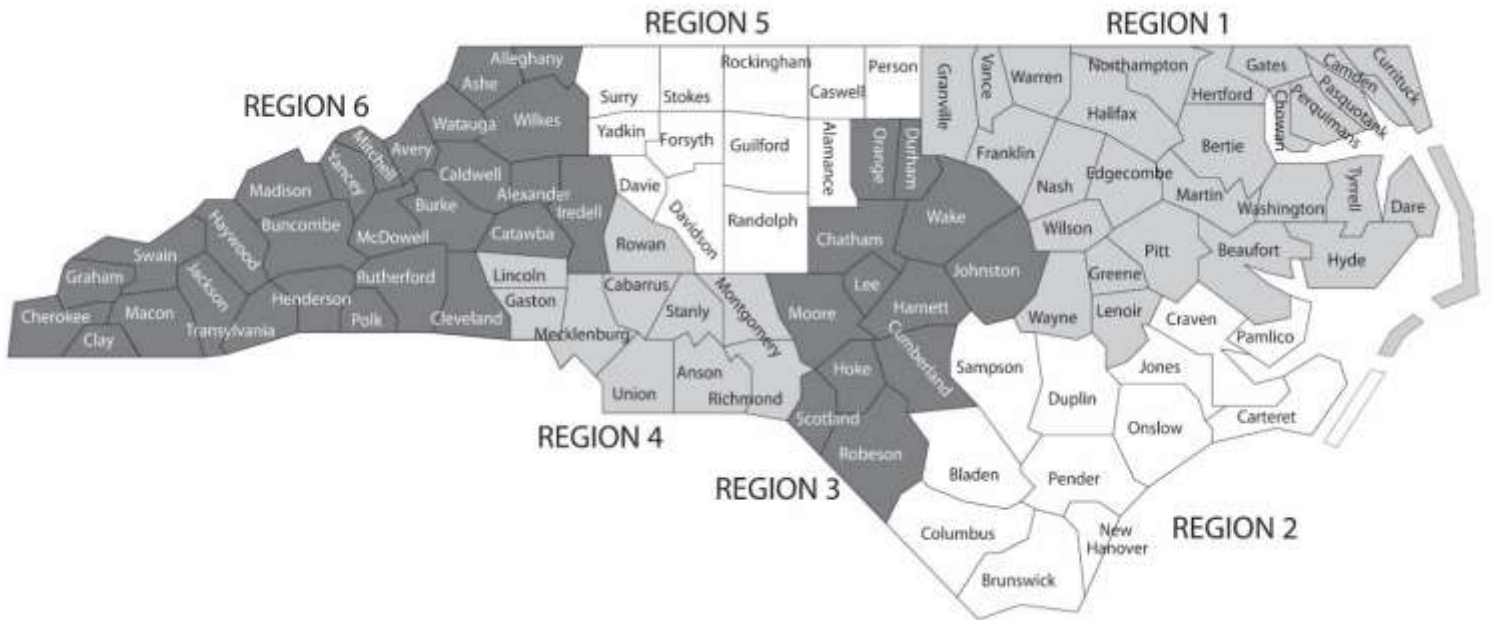

REGION 1 – HEAD COACH

Ricky Stallings – Perquimans
252-312-7384
ryd67@yahoo.com

Assistant Coaches

Greg Brown – Rocky Mount Academy

REGION 4 – HEAD COACH

Jimmy Greene – West Rowan
704-433-9999
jimmy@fgwhins.com

Assistant Coaches

Justin Davies – Hickory Ridge

REGION 2 – HEAD COACH

Kenneth Monroe – New Bern
252-229-3388
kenneth.monroe@cravenk12.org

Assistant Coaches

Alexis Monroe – New Bern

REGION 5 – HEAD COACH

Danny Way – Eastern Alamance
336-437-4170
danny_way@abss.k12.nc.us

Assistant Coaches

TBA

REGION 3 – HEAD COACH

Alexandria Connelly – Green Level
xcons713@gmail.com

Assistant Coaches

TBA

REGION 6 – HEAD COACH

Kevin Cruise – Kings Mountain
klcruise@clevelandcountyschools.org

Assistant Coaches

Billy Knight – Robbinsville
Heidi Morgan – Pisgah