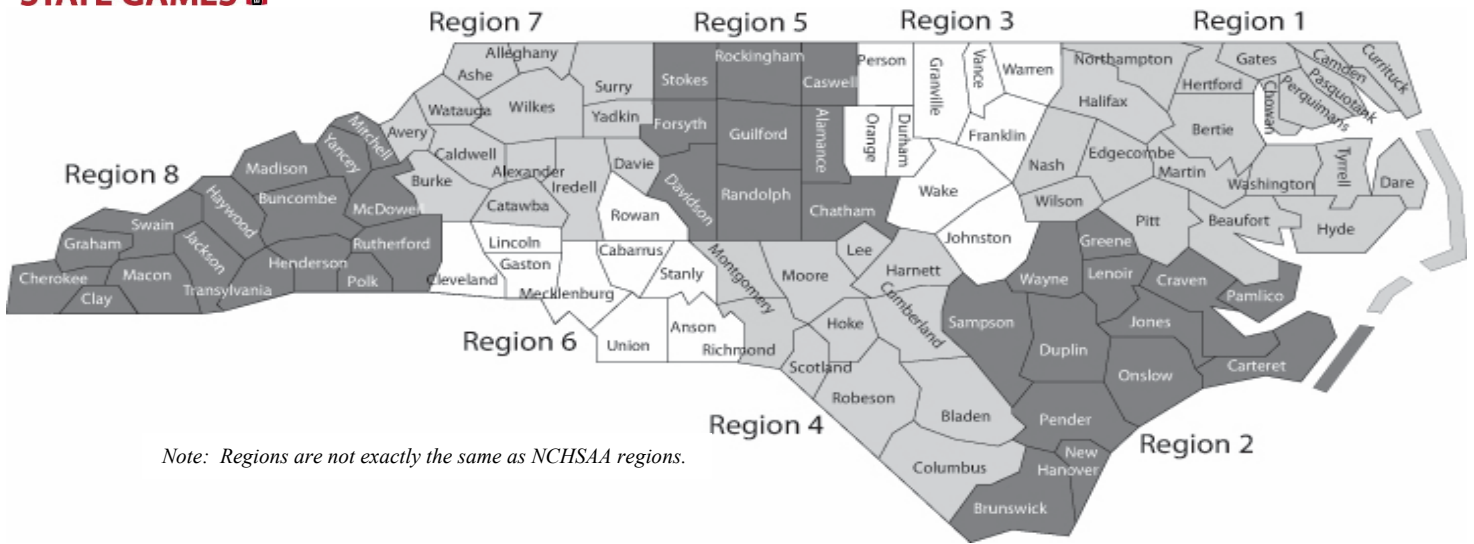

2025 BODYARMOR STATE GAMES HIGH SCHOOL BASEBALL COACHES

11/20/24

Note: Regions are not exactly the same as NCHSAA regions.

REGION 1 – HEAD COACH

Justin Roberson – Perquimans Co HS
c/252-312-4060
justinroberson@pqschools.org

Joey Anderson – Davie County HS

TBA

TBA

TBA

TBA

TBA