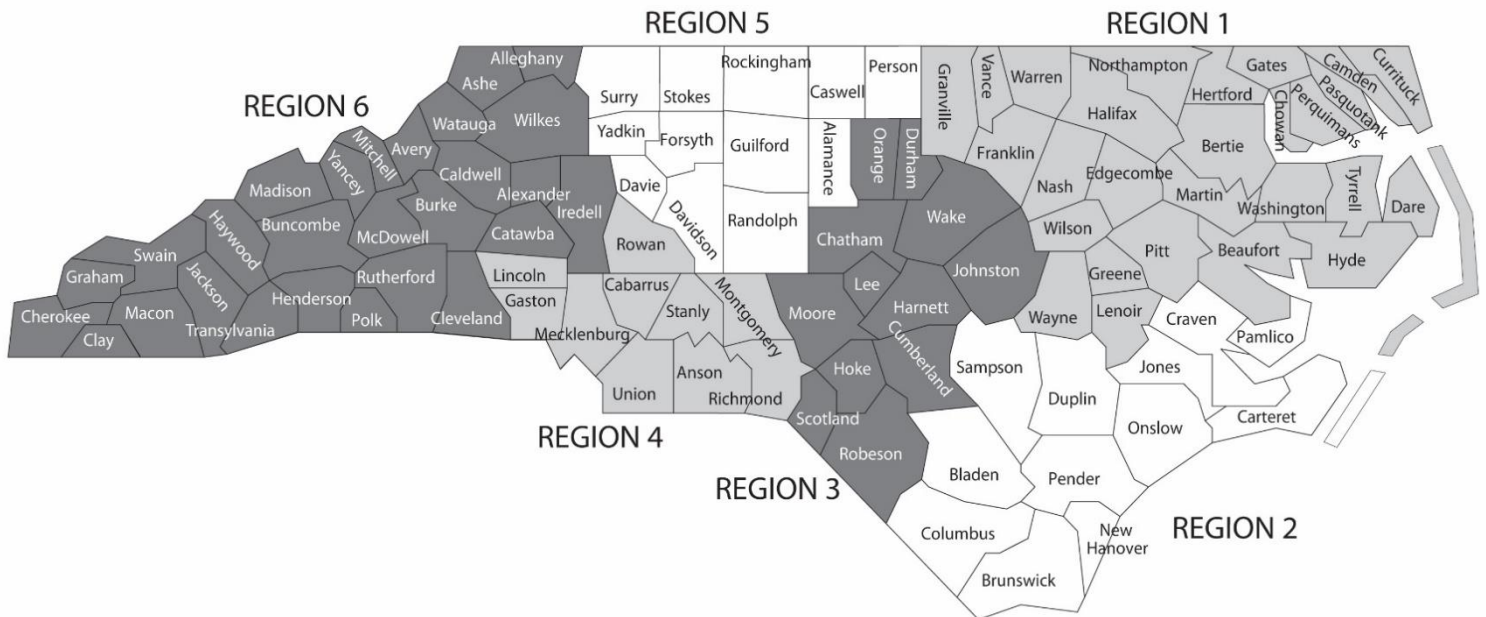

# BODYARMOR STATE GAMES

## HIGH SCHOOL SOFTBALL MAP & COACHES

### **Assistant Coaches**

Douglas Norman – Union Pines  
Devan Daniel – Lee County