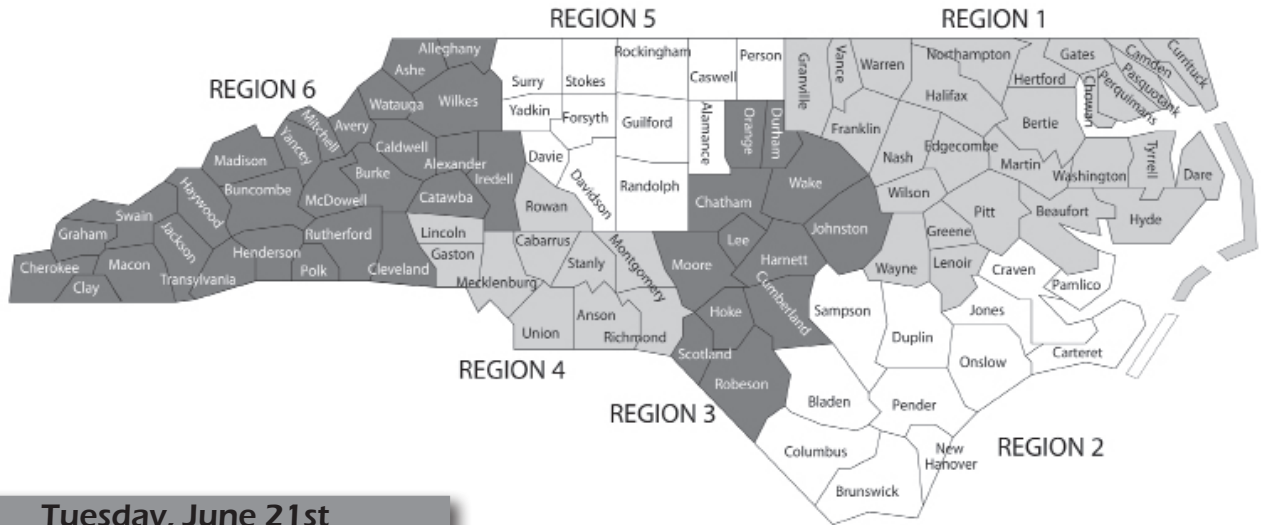

2022 HIGH SCHOOL SOFTBALL TOURNAMENT SCHEDULE

BODYARMOR STATE GAMES

Thomas Brooks Park
& Duke University
June 21-23

Tuesday, June 21st		
Thomas Brooks Park		
2:00pm	5 vs. 6	Field 5
2:00pm	4 vs. 3	Field 6
2:00pm	2 vs. 1	Field 8
4:15pm	5 vs. 4	Field 5
4:15pm	2 vs. 3	Field 6
4:15pm	6 vs. 1	Field 8